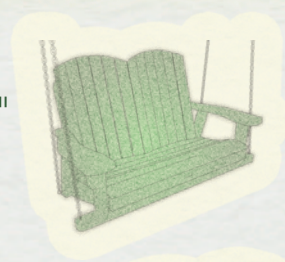

The rockers and gliders are identical to the chair and are available in single seat configurations.

These chairs are about taking care of YOU. Find the one that feels right!

visit krahnoutdoor.com

KRAHN

Adirondack Patio Chairs

Muskoka Chairs

The Modern Muskoka

Muskoka Deck Chair

MODEL: **MD**

Overall ~ 38.5 H, 30 W, 30 L
 Front of Seat Height 16"
 Arm Height 22.5"
 40 lb.

True Body Thickness .75"
 Legless High-Back
 Wide Arms

Stylish and Maintenance-free Outdoor Dining

Muskoka Dining Chair

MODEL: **DC**
 HIGH-BACK ROCKER: PR

Overall ~ 37.25 H, 30 W, 28 L
 Front of Seat Height 17"
 Arm Height 24"
 38 lb.

True Body Thickness .75"
 Optional High-Back
 Wide Arms

See page 31 & 32 for Dining tables

Muskoka Bistro Chair

MODEL: **BC**

Overall ~ 46 H, 30 W, 29 L
 Front of Seat Height 25.5"
 Arm Height 32.5"
 50 lb.

True Body Thickness .75"
 Integrated Foot Rest
 Wide Arms

See page 31 & 32 for Bistro tables