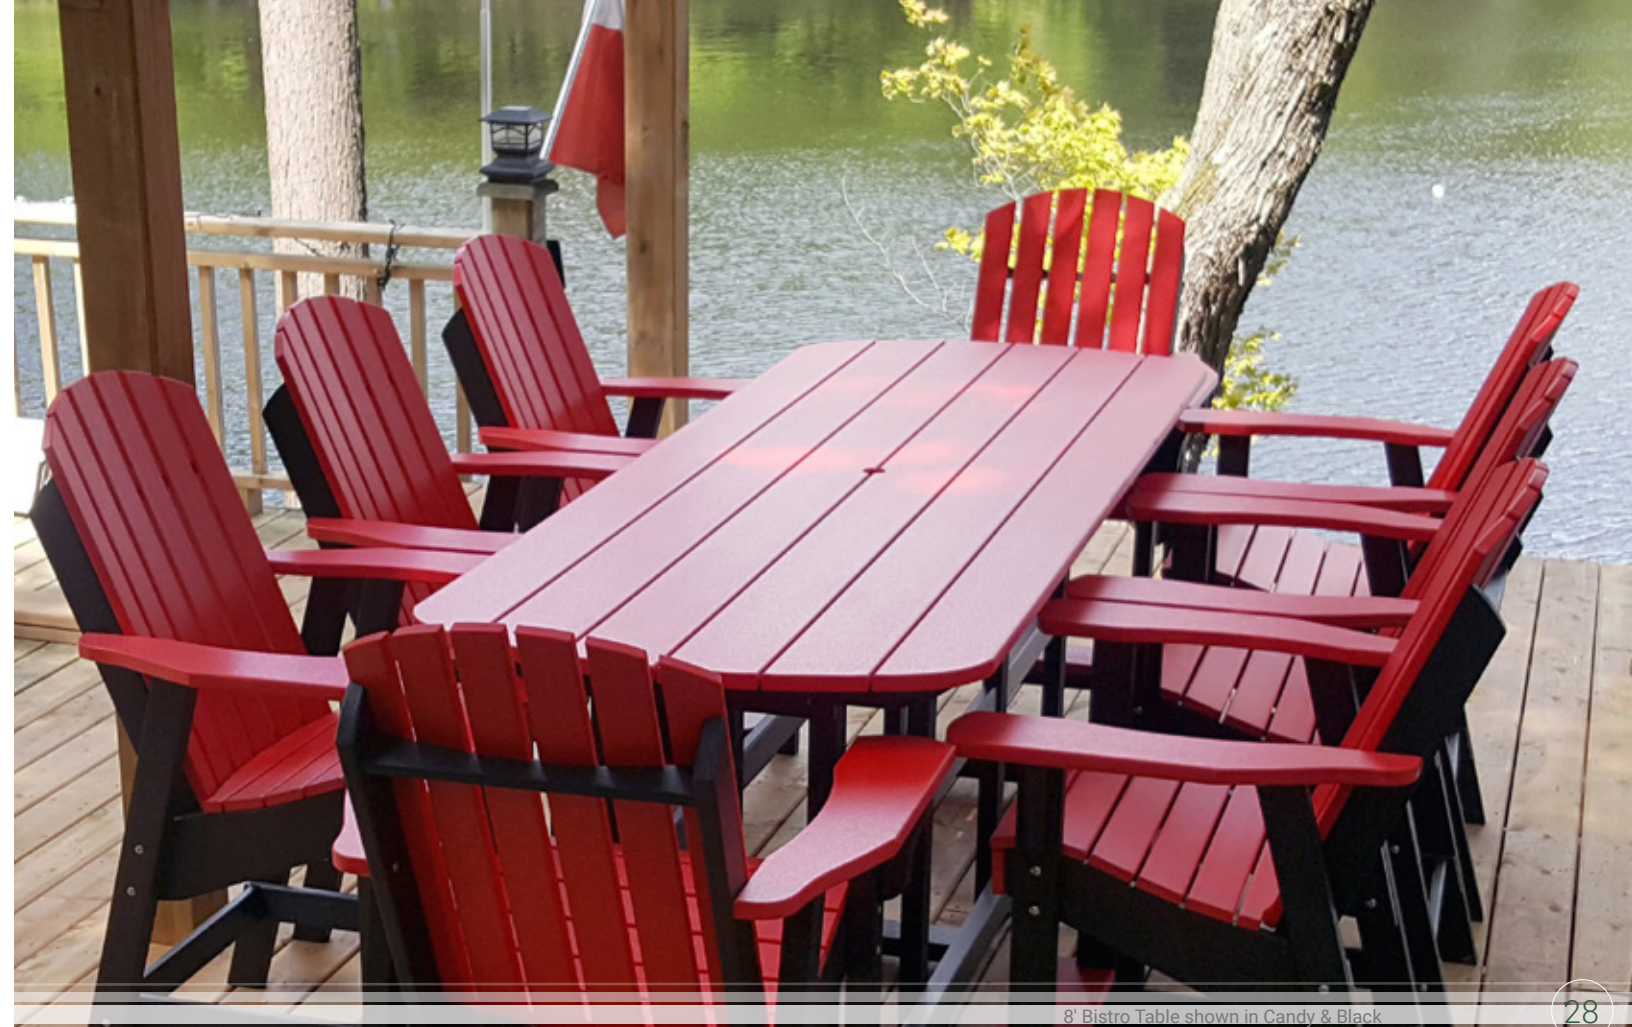

visit krahnoutdoor.com

KRAHN
 OUTDOOR
 SEATING

Muskoka Chairs

Muskoka Deck Chair shown in Cobalt, Lemon, Tangerine, & Candy

8' Bistro Table shown in Candy & Black

Bistro & Dining Tables

BISTRO TABLE
MODEL: **BT**