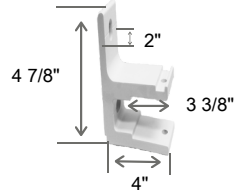

Installed to suit your home!

Wall with Hood Cover

Soffit without Hood Cover

Wall without Hood Cover not recommended

Wide range of width sizes available

The LED Monarch can be built at any width between 10ft and 21ft!

Projection sizes available in three options

Projections include 8', 10', & 12'

Always **SPETTMANN** motorized

Built-in Manual Override Motor controls awning and lights! Further accessorize your awning with a wind sensor or smart hub! 5-Year Warranty