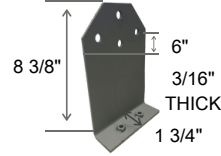

Installed to suit your home!

Wall with Hood Cover

Soffit without Hood Cover

Wall without Hood Cover not recommended

Wide range of width sizes available

The LED Monarch can be built at any width between 10ft and 21ft!