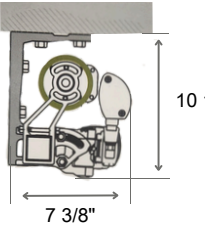

Installed to suit your home!

Wall with Hood Cover

Soffit without Hood Cover

Wall without Hood Cover not recommended

Wide range of width sizes available

The LED Monarch can be built at any width between 10ft and 21ft!