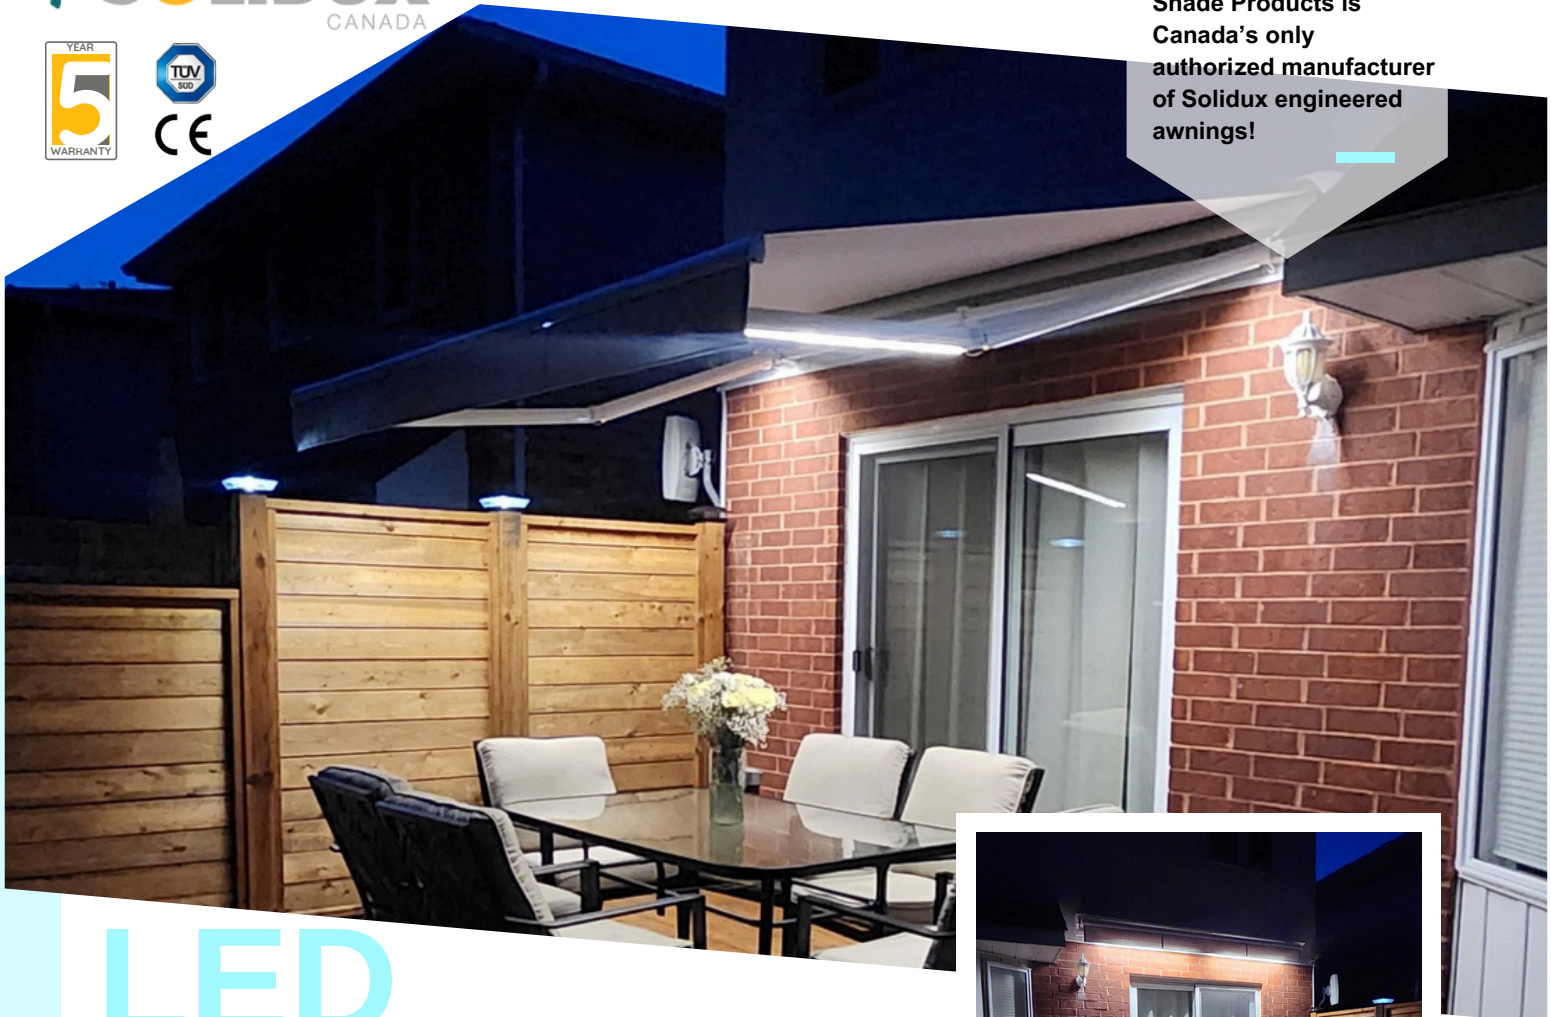

MacDonald Awning & Shade Products is Canada's only authorized manufacturer of Solidux engineered awnings!

LED MONARCH

Your home is one of a kind and your awning should be too!

The LED Monarch Awning combines the best in German engineered components with Sunbrella acrylic fabric and Canadian manufacturing to bring you a custom-made awning with the added plus of LED lights! Ideal for increasing your enjoyment of your outdoor living space during the day and at night!

The elegant design, component durability and professionally installed awning increases the value of your home!