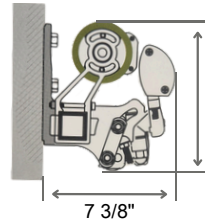

Installed to suit your home!

Wall with Hood Cover

Soffit without Hood Cover

Wall without Hood Cover not recommended

Wide range of width sizes available

The LED Monarch can be built at any width between 10ft and 21ft!