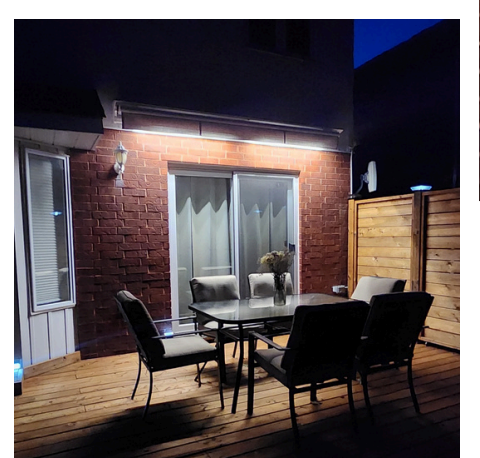

The elegant design, component durability and professionally installed awning increases the value of your home!

Compliment your home with one of three frame colours!

WHITE

SAND

BLACK

LIFE'S COOLER IN THE SHADE!

Installed to suit your home!

Wall with Hood Cover

Soffit without Hood Cover

Wall without Hood Cover not recommended

Wide range of width sizes available

The LED Monarch can be built at any width between 10ft and 21ft!