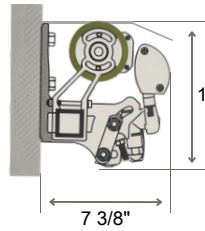

HEAVY DUTY forged components for durability

STAINLESS STEEL hardware ensures no rust

ADJUSTABLE PITCH from 0° to 45°

Shade Plus available

- Available with 55" drop
- Available up to 20' wide
- Available up to 12' projection
- Available in Textilene 80 and Textilene Nano 95

Installed to suit your home!

Wall with Hood Cover

Soffit without Hood Cover

Wall without Hood Cover not recommended

Wide range of width sizes available

The LED Monarch can be built at any width between 10ft and 21ft!