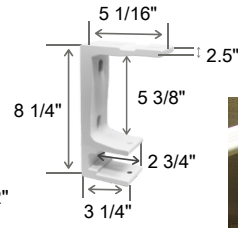

HEAVY DUTY forged components for durability

STAINLESS STEEL hardware ensures no rust

ADJUSTABLE PITCH from 0° to 45°

Shade Plus available

- Available with 55" drop
- Available up to 20' wide
- Available up to 12' projection
- Available in Textilene 80 and Textilene Nano 95

Installed to suit your home!

Wall with Hood Cover

Soffit without Hood Cover

Wall without Hood Cover not recommended

Wide range of width sizes available

The LED Monarch can be built at any width between 10ft and 21ft!