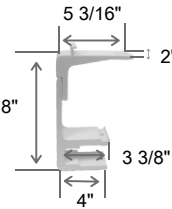

HEAVY DUTY forged components for durability

STAINLESS STEEL hardware ensures no rust

ADJUSTABLE PITCH from 0° to 45°

Shade Plus available

- Available with 55" drop
- Available up to 20' wide
- Available up to 12' projection
- Available in Textilene 80 and Textilene Nano 95

Installed to suit your home!

Wall with Hood Cover

Soffit without Hood Cover

Wall without Hood Cover not recommended

Wide range of width sizes available

The LED Monarch can be built at any width between 10ft and 21ft!