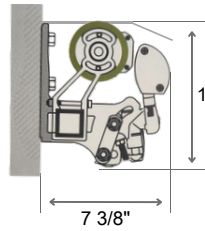

WITH HOOD COVER

- Suited for Wall Installation
- Soffit Installation not available
- Roof Installation not recommended

FEATURES

- ELBOW OF ARMS** have a dual stainless steel cable covered in PVC sheathing
- HEAVY DUTY** forged components for durability
- A 40mm** Galvanized powder coated steel back bar adds extreme stability
- A 78mm** galvanized steel roller tube ensures easy operation
- STRONG INNER** spring mechanism ensures ease of use
- STAINLESS STEEL** hardware ensures no rust
- HIGH GRADE** powder coat finish
- ADJUSTABLE PITCH** from 0° to 45°

Soffit without Hood Cover

Wall without Hood Cover not recommended

Wide range of width sizes available

The Monarch can be built at any width between 8ft and 23ft!

Projection sizes available in five options