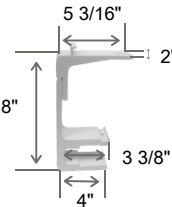

WITH HOOD COVER

- Suited for Wall Installation
- Soffit Installation not available
- Roof Installation not recommended

FEATURES

- ELBOW OF ARMS** have a dual stainless steel cable covered in PVC sheathing
- HEAVY DUTY** forged components for durability
- A 40mm** Galvanized powder coated steel back bar adds extreme stability
- A 78mm** galvanized steel roller tube ensures easy operation
- STRONG INNER** spring mechanism ensures ease of use
- STAINLESS STEEL** hardware ensures no rust
- HIGH GRADE** powder coat finish
- ADJUSTABLE PITCH** from 0° to 45°

Soffit without Hood Cover

Wall without Hood Cover not recommended

Wide range of width sizes available

The Monarch can be built at any width between 8ft and 23ft!

Projection sizes available in five options