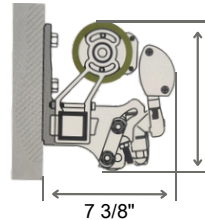

WITH HOOD COVER

- Suited for Wall Installation
- Soffit Installation not available
- Roof Installation not recommended

FEATURES

- ELBOW OF ARMS** have a dual stainless steel cable covered in PVC sheathing
- HEAVY DUTY** forged components for durability
- A 40mm** Galvanized powder coated steel back bar adds extreme stability
- A 78mm** galvanized steel roller tube ensures easy operation
- STRONG INNER** spring mechanism ensures ease of use
- STAINLESS STEEL** hardware ensures no rust
- HIGH GRADE** powder coat finish
- ADJUSTABLE PITCH** from 0° to 45°

Soffit without Hood Cover

Wall without Hood Cover not recommended

Wide range of width sizes available

The Monarch can be built at any width between 8ft and 23ft!

Projection sizes available in five options