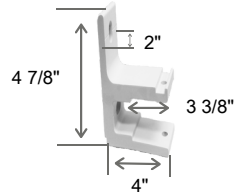

WITH HOOD COVER

- Suited for Wall Installation
- Soffit Installation not available
- Roof Installation not recommended

FEATURES

- ELBOW OF ARMS** have a dual stainless steel cable covered in PVC sheathing
- HEAVY DUTY** forged components for durability
- A 40mm** Galvanized powder coated steel back bar adds extreme stability
- A 78mm** galvanized steel roller tube ensures easy operation
- STRONG INNER** spring mechanism ensures ease of use
- STAINLESS STEEL** hardware ensures no rust
- HIGH GRADE** powder coat finish
- ADJUSTABLE PITCH** from 0° to 45°

Shade Plus available

- Available with 55" drop
- Available up to 20' wide
- Available up to 12' projection
- Available in Textilene 80 and Textilene Nano 95

Installed to suit your home!

Wall with Hood Cover

Soffit without Hood Cover

Wall without Hood Cover not recommended

Wide range of width sizes available

The Monarch can be built at any width between 8ft and 23ft!

Projection sizes available in five options