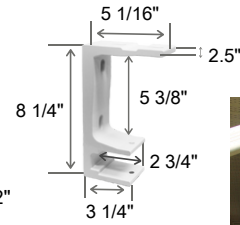

WITH HOOD COVER

- Suited for Wall Installation
- Soffit Installation not available
- Roof Installation not recommended

FEATURES

- ELBOW OF ARMS** have a dual stainless steel cable covered in PVC sheathing
- HEAVY DUTY** forged components for durability
- A 40mm** Galvanized powder coated steel back bar adds extreme stability
- A 78mm** galvanized steel roller tube ensures easy operation
- STRONG INNER** spring mechanism ensures ease of use
- STAINLESS STEEL** hardware ensures no rust
- HIGH GRADE** powder coat finish
- ADJUSTABLE PITCH** from 0° to 45°

Shade Plus available

- Available with 55" drop
- Available up to 20' wide
- Available up to 12' projection
- Available in Textilene 80 and Textilene Nano 95

Installed to suit your home!

Wall with Hood Cover

Soffit without Hood Cover

Wall without Hood Cover not recommended

Wide range of width sizes available

The Monarch can be built at any width between 8ft and 23ft!

Projection sizes available in five options