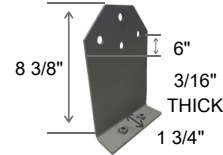

WITH HOOD COVER

- Suited for Wall Installation
- Soffit Installation not available
- Roof Installation not recommended

FEATURES

- ELBOW OF ARMS** have a dual stainless steel cable covered in PVC sheathing
- HEAVY DUTY** forged components for durability
- A 40mm** Galvanized powder coated steel back bar adds extreme stability
- A 78mm** galvanized steel roller tube ensures easy operation
- STRONG INNER** spring mechanism ensures ease of use
- STAINLESS STEEL** hardware ensures no rust
- HIGH GRADE** powder coat finish
- ADJUSTABLE PITCH** from 0° to 45°

Shade Plus available

- Available with 55" drop
- Available up to 20' wide
- Available up to 12' projection
- Available in Textilene 80 and Textilene Nano 95

Installed to suit your home!

Wall with Hood Cover

Soffit without Hood Cover

Wall without Hood Cover not recommended

Wide range of width sizes available

The Monarch can be built at any width between 8ft and 23ft!

Projection sizes available in five options