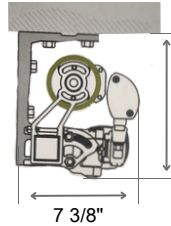

Soffit without Hood Cover

Wall without Hood Cover not recommended

Wide range of width sizes available

The Monarch can be built at any width between 8ft and 23ft!

Projection sizes available in five options