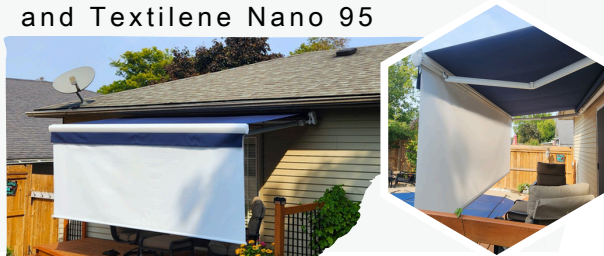

The elegant design, component durability and professionally installed awning increases the value of your home!

Compliment your home with one of three frame colours!

WHITE

SAND

BLACK

LIFE'S COOLER IN THE SHADE!

WITH HOOD COVER

- Suited for Wall Installation
- Soffit Installation not available
- Roof Installation not recommended

FEATURES

- ELBOW OF ARMS** have a dual stainless steel cable covered in PVC sheathing
- HEAVY DUTY** forged components for durability
- A 40mm** Galvanized powder coated steel back bar adds extreme stability
- A 78mm** galvanized steel roller tube ensures easy operation
- STRONG INNER** spring mechanism ensures ease of use
- STAINLESS STEEL** hardware ensures no rust
- HIGH GRADE** powder coat finish
- ADJUSTABLE PITCH** from 0° to 45°

Shade Plus available

- Available with 55" drop
- Available up to 20' wide
- Available up to 12' projection
- Available in Textilene 80 and Textilene Nano 95

Installed to suit your home!

Wall with Hood Cover